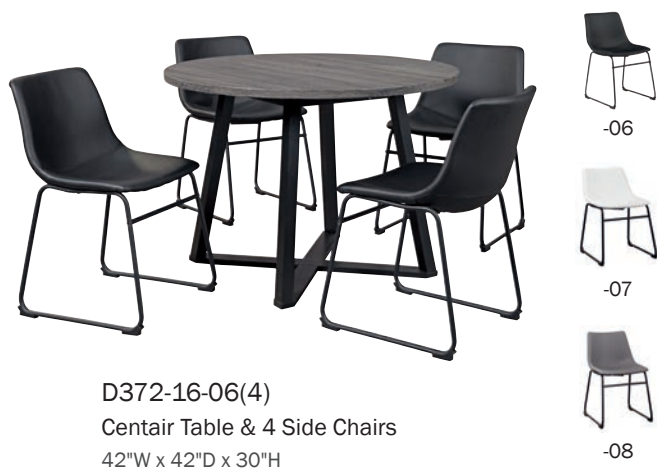

-02 Side Chair

-00 Bench

D335-425
Woodanville Rectangular Dining Table with 6 Side Chairs
60"W x 36"D x 30"H

D368-425
Jayemyer Rectangular Table & 6 Chairs
60"W x 36"D x 30"H

D372-16-06(4)
Centair Table & 4 Side Chairs
42"W x 42"D x 30"H

-06 Black Chair -07 White Chair-08 Gray Chair

D388-425
Caitbrook Rectangular Dining Table & 6 Chairs
36" W x 60" D x 30" H

D393-425
Sanbriar Rectangular Table & 6 Chairs
60"W x 36"D x 30"H

D394-425
Skempton Dining Table & 6 Chairs
60"W x 36"D x 30"H