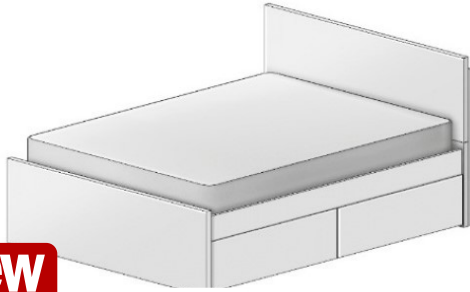

-113-157-231

- 231 6 Drawer Dresser
- 245 Chest
- 291 Night Stand
- 113 Platform Bed
- 113-157 Queen Bed

EB3929 BATTLE

Queen Headboard, Queen Panel Bed & Dresser

-EB1000-031 EB3929-331-113-157

- 245 Drawer Chest
- 292 Night Stand
- 113-157 Queen Bed