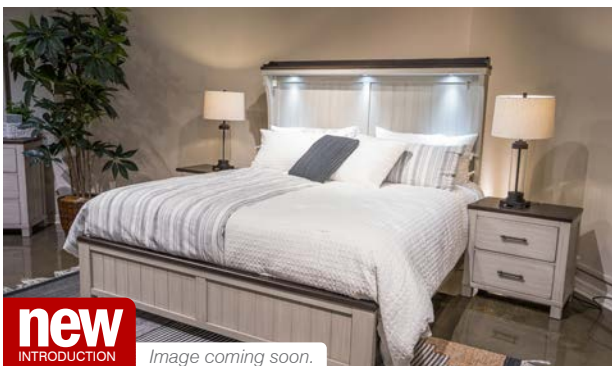

B731 HYNDELL

Queen Headboard, Storage Footboard with Rails, Dresser & Mirror

-31-36-54S-57

-46 Chest

-92 Night Stand

-54S-57 Queen Bed

B740 BRASHLAND

Queen Panel Headboard, Footboard, Rails, Dresser & Mirror

-31-36-57-54-96

-46 Chest

-93 Night Stand

-57-54-96 Queen Bed

B773 BROLLYN

Queen Panel Headboard, Footboard, Rails, Dresser & Mirror

-31-36-54-57

-46 Chest

-92 Night Stand

-54-57 Queen Bed

B796 DARBORN

Queen Panel Headboard, Footboard, Rails, Dresser & Mirror

-31-36-54-57-97

-46 Chest

-92 Night Stand

-54-57-97 Queen Bed

new
INTRODUCTION *Image coming soon.*

B502 KASLYN

Queen Panel Headboard, Footboard, Rails, Dresser & Mirror

-21-26-54-57-96

-45 Chest

-91 Night Stand

-54-57-96 Queen Bed