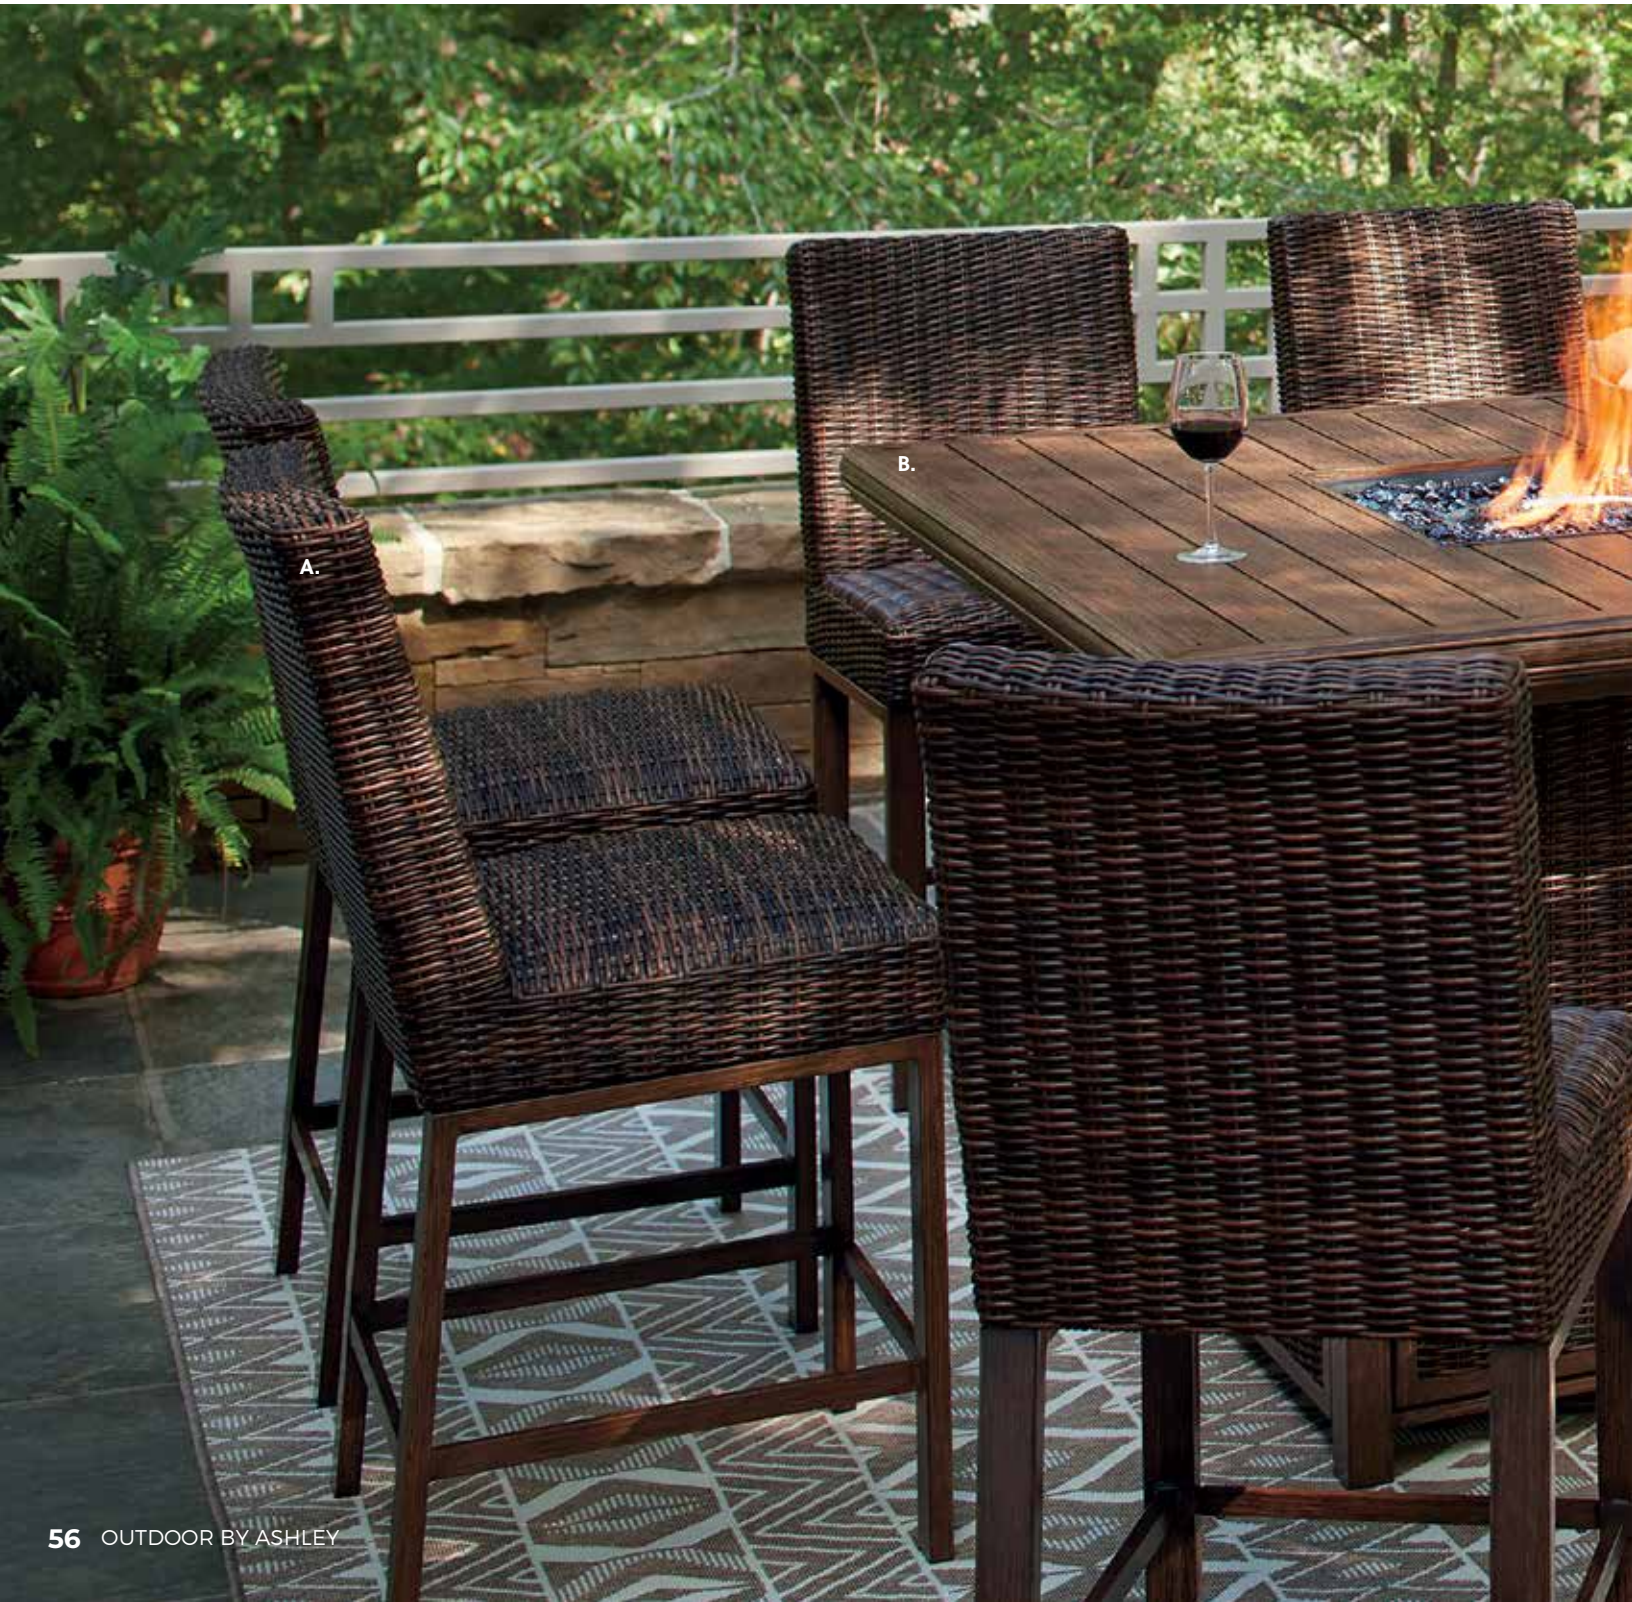

SECTIONAL WITH LOVESEAT/OTTOMAN AND COFFEE TABLE

P301-070. 58" W x 43" D x 34" H. Ships 1 per carton.

PARADISE TRAIL BAR FIRE TABLE

Bar table includes a CSA approved 55,000 BTU stainless steel burner, glass beads, burner cover and protective polyester cover. Enclosed storage area with shelves. Stools have fast dry foam seats below the wicker to provide comfort. No seat pads required. Assembly required. Battery included.