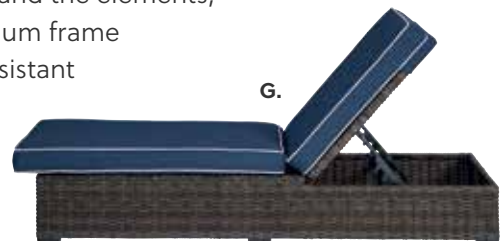

C. LOUNGE CHAIR P455-820.

27" W x 30" D x 34" H. Ships 1 per carton.

To order set as shown: P455-822,
P455-820, P455-625.

GRASSON LANE COLLECTION

Style. Comfort. Quality. Value. The Grasson Lane collection really goes to town, giving you the total package for outstanding outdoor living. Crafted to withstand the elements, this outdoor collection's resin wicker woven on a rust-proof aluminum frame ensures carefree living, while the plush cushion covered in fade-resistant Nuvelle® fabric provides stylish appeal. Comfy and casual, it's perfect for use inside or out. Assembly required on all except chaise and ottoman. Tables have aluminum tops. Loveseat and sofa include 2 throw pillows.